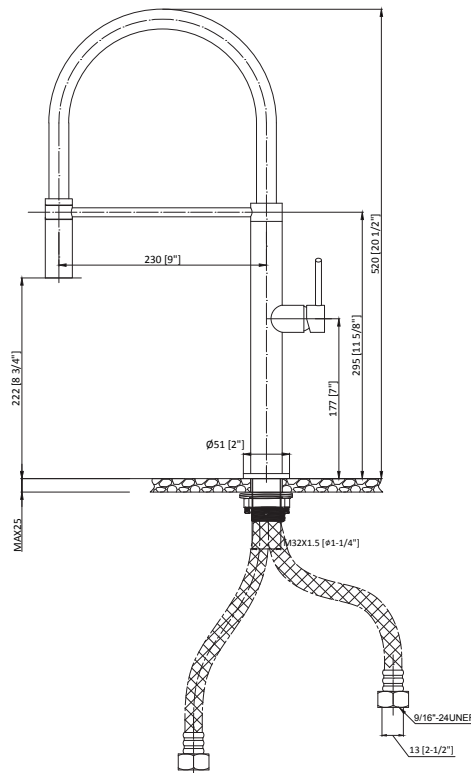

CALGreen

FI9901 SS/ BNC