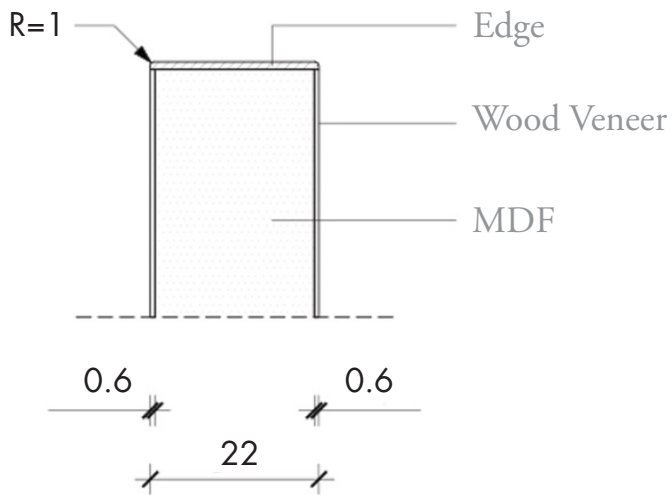

WALNUT

ANVUW-06

alta
by 

FEATURES

Material: Wood Veneer

Panel Core: 22mm MDF (medium density fiberboard, class E1)

Exterior Material: 0.5mm wood veneer (European Oak, European Walnut, and Wenge)

Exterior Finish: Matte finish with UV - Oil lacquer