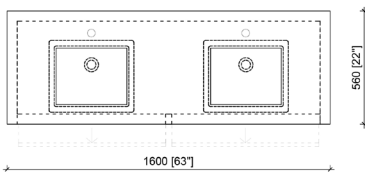

VAIL

NBA-VA1600

alta
by 

FEATURES

- Clean, timeless, transitional design
- Floor mount installation
- Multiple surface mount drawer pulls available

AVAILABLE FINISHES

- Available in a wide variety of lacquer, melamine, and natural wood veneer