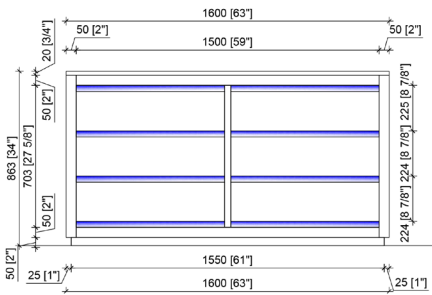

VAIL

NBA-VA1600

alta
by 

FEATURES

- Clean, timeless, transitional design
- Floor mount installation
- Multiple surface mount drawer pulls available

AVAILABLE FINISHES

- Available in a wide variety of lacquer, melamine, and natural wood veneer