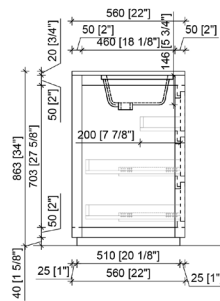

VAIL

NBA-VA1600

alta
by 

FEATURES

- Clean, timeless, transitional design
- Floor mount installation
- Multiple surface mount drawer pulls available

AVAILABLE FINISHES

- Available in a wide variety of lacquer, melamine, and natural wood veneer