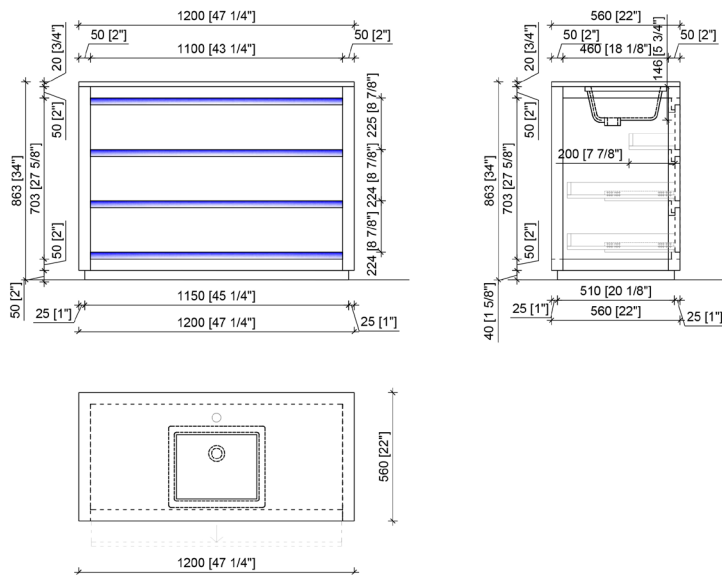

### FEATURES

- Clean, timeless, transitional design
- Floor mount installation
- Multiple surface mount drawer pulls available