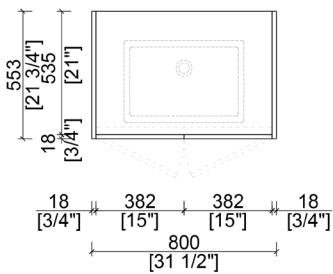

SIMON

NBA-SI800

alta
by 

BASE CABINET PLAN

FRONT ELEVATION

FEATURES

- Simple and Clean Modular Design
- Floor mount models
- Combination of swinging doors and drawers
- Integrated profile door pulls or surface mount pulls available