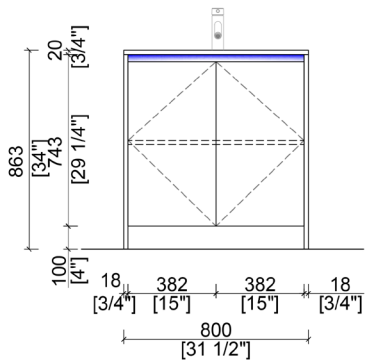

SIMON

NBA-SI800

alta
by 

BASE CABINET PLAN

FRONT ELEVATION

FEATURES

- Simple and Clean Modular Design
- Floor mount models
- Combination of swinging doors and drawers
- Integrated profile door pulls or surface mount pulls available