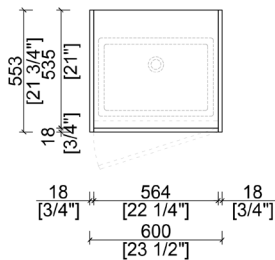

## NBA-SI600

alta  
by 

BASE CABINET PLAN

FRONT ELEVATION