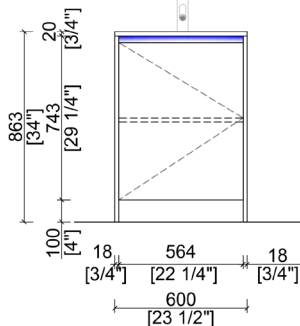

## NBA-SI600

alta  
by 

BASE CABINET PLAN

FRONT ELEVATION