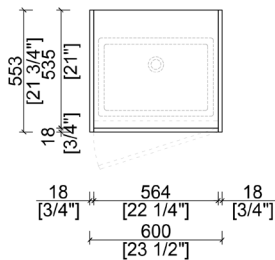

SIMON

NBA-SI600

alta
by 

BASE CABINET PLAN

FRONT ELEVATION

FEATURES

- Simple and Clean Modular Design
- Floor mount models
- Combination of swinging doors and drawers
- Integrated profile door pulls or surface mount pulls available