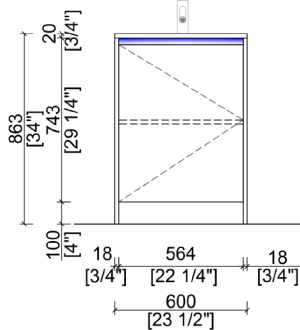

SIMON

NBA-SI600

alta
by 

BASE CABINET PLAN

FRONT ELEVATION

FEATURES

- Simple and Clean Modular Design
- Floor mount models
- Combination of swinging doors and drawers
- Integrated profile door pulls or surface mount pulls available