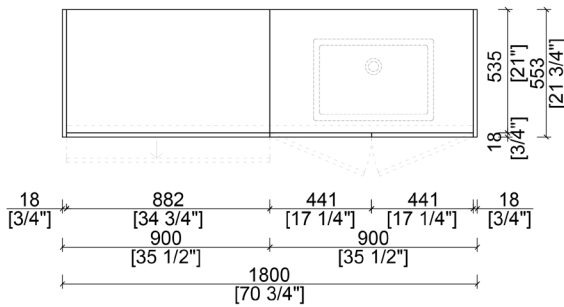

SIMON

NBA-SI1800

alta
by 

BASE CABINET PLAN

FRONT ELEVATION

FEATURES

- Simple and Clean Modular Design
- Floor mount models
- Combination of swinging doors and drawers
- Integrated profile door pulls or surface mount pulls available