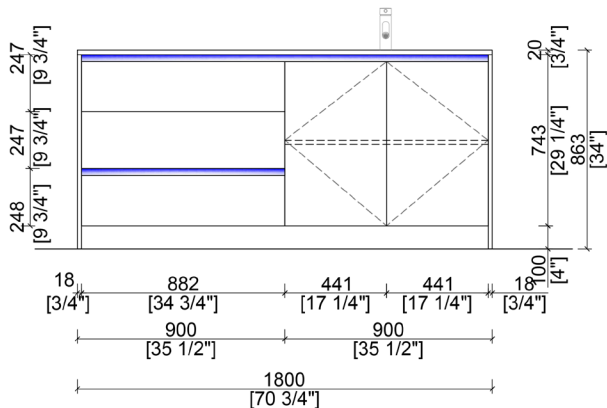

SIMON

NBA-SI1800

alta
by 

BASE CABINET PLAN

FRONT ELEVATION

FEATURES

- Simple and Clean Modular Design
- Floor mount models
- Combination of swinging doors and drawers
- Integrated profile door pulls or surface mount pulls available