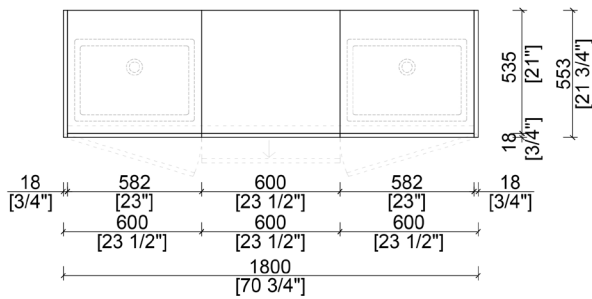

SIMON

NBA-SI1800A

alta
by 

BASE CABINET PLAN

FRONT ELEVATION

FEATURES

- Simple and Clean Modular Design
- Floor mount models
- Combination of swinging doors and drawers
- Integrated profile door pulls or surface mount pulls available