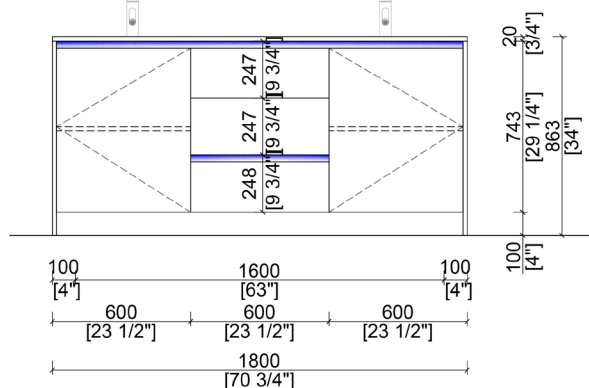

SIMON

NBA-SI1800A

alta
by 

BASE CABINET PLAN

FRONT ELEVATION

FEATURES

- Simple and Clean Modular Design
- Floor mount models
- Combination of swinging doors and drawers
- Integrated profile door pulls or surface mount pulls available