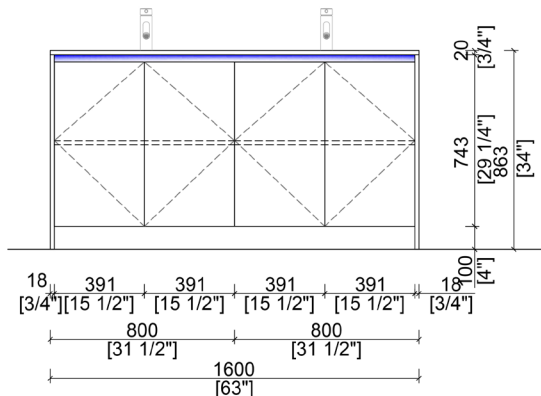

## NBA-SI1600A

alta  
by 

BASE CABINET PLAN

FRONT ELEVATION