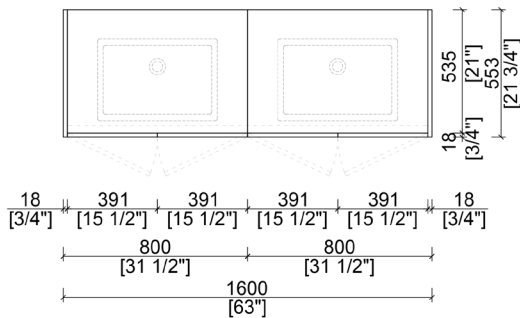

## NBA-SI1600A

alta  
by 

BASE CABINET PLAN

FRONT ELEVATION