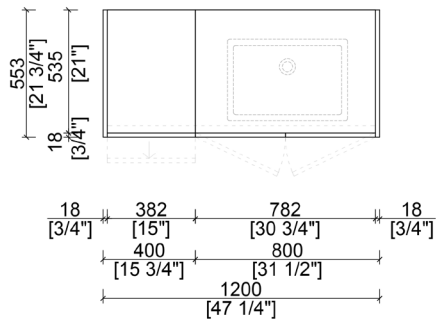

SIMON

NBA-SI1200

alta
by 

BASE CABINET PLAN

FRONT ELEVATION

FEATURES

- Simple and Clean Modular Design
- Floor mount models
- Combination of swinging doors and drawers
- Integrated profile door pulls or surface mount pulls available