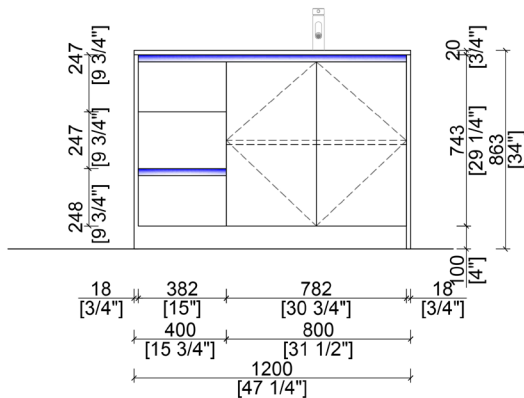

SIMON

NBA-SI1200

alta
by 

BASE CABINET PLAN

FRONT ELEVATION

FEATURES

- Simple and Clean Modular Design
- Floor mount models
- Combination of swinging doors and drawers
- Integrated profile door pulls or surface mount pulls available