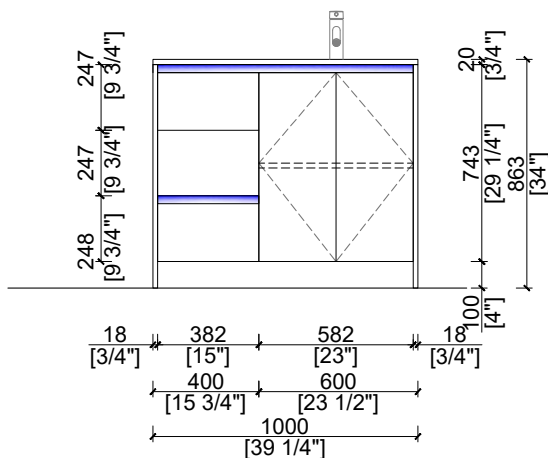

SIMON

NBA-SI1000

alta
by 

BASE CABINET PLAN

FRONT ELEVATION

FEATURES

- Simple and Clean Modular Design
- Floor mount models
- Combination of swinging doors and drawers
- Integrated profile door pulls or surface mount pulls available