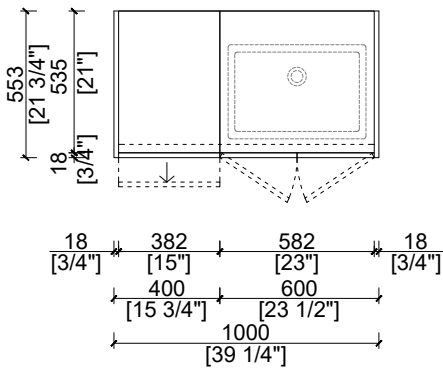

SIMON

NBA-SI1000

alta
by 

BASE CABINET PLAN

FRONT ELEVATION

FEATURES

- Simple and Clean Modular Design
- Floor mount models
- Combination of swinging doors and drawers
- Integrated profile door pulls or surface mount pulls available