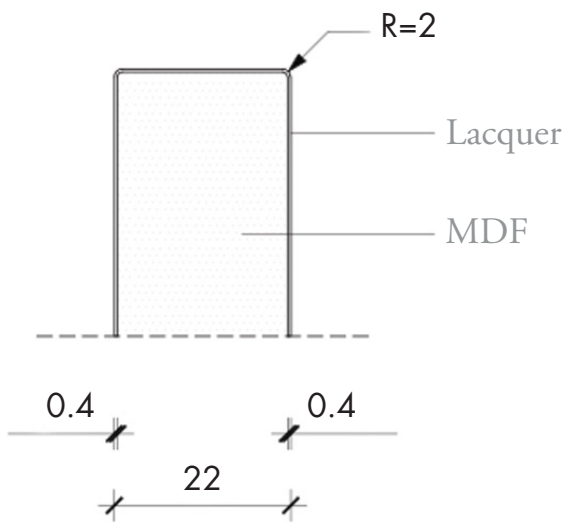

SAND

ANVUBW-03

alta
by 

FEATURES

Material: Lacquer

Panel Core: 22mm MDF (medium density fiberboard, class E1)

Exterior Material: 0.4mm polyester resin

Exterior Finish: Matte or High-Gloss