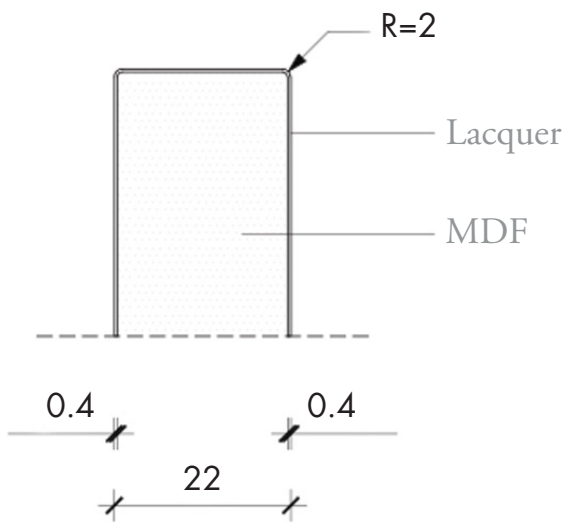

# RIVER

ANVUBW-02

alta  
by  nella

## FEATURES

Material: Lacquer

Panel Core: 22mm MDF (medium density fiberboard, class E1)

Exterior Material: 0.4mm polyester resin

Exterior Finish: Matte or High-Gloss