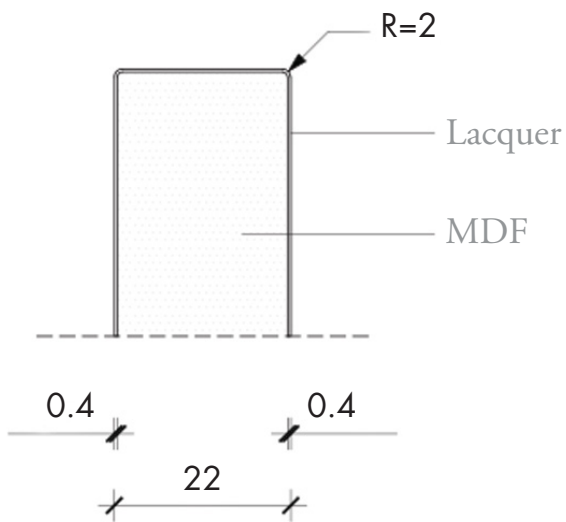

### FEATURES

Material: Lacquer

Panel Core: 22mm MDF (medium density fiberboard, class E1)

Exterior Material: 0.4mm polyester resin

Exterior Finish: Matte or High-Gloss