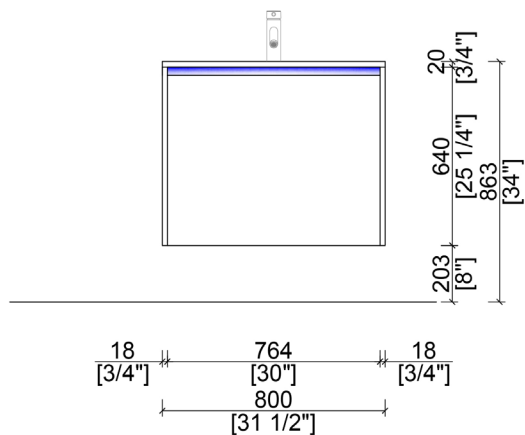

## NBA-LI800

alta  
by 

BASE CABINET PLAN

FRONT ELEVATION