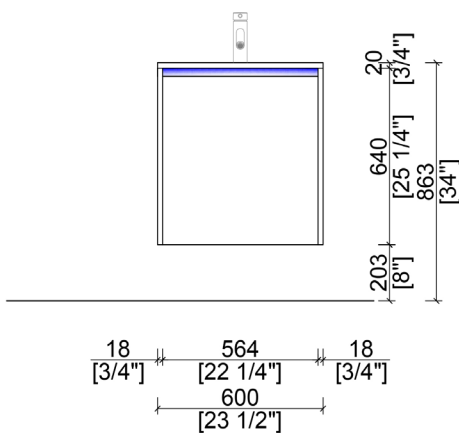

LINATTA

NBA-LI600

alta
by 

BASE CABINET PLAN

FRONT ELEVATION

FEATURES

- Simple and Clean Modular Design
- Floating wall-mount installation
- Single-panel door drawer panel with concealed, integrated drawer
- Integrated profile door pulls