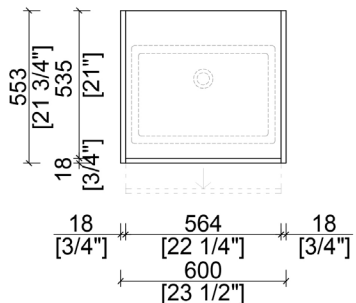

LINATTA

NBA-LI600

alta
by 

BASE CABINET PLAN

FRONT ELEVATION

FEATURES

- Simple and Clean Modular Design
- Floating wall-mount installation
- Single-panel door drawer panel with concealed, integrated drawer
- Integrated profile door pulls