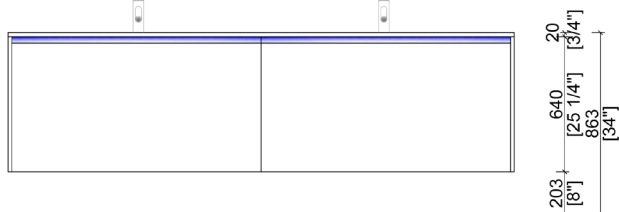

## NBA-LI2400

alta  
by 

BASE CABINET PLAN

FRONT ELEVATION