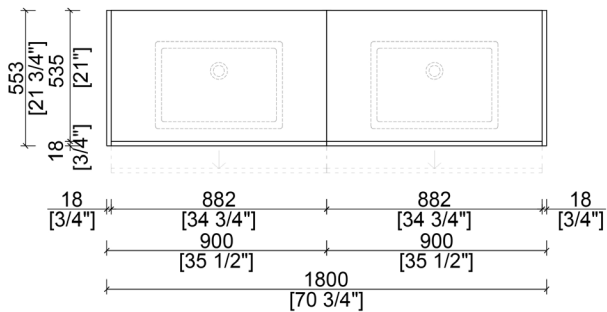

LINATTA

NBA-LI1800

alta
by 

BASE CABINET PLAN

FRONT ELEVATION

FEATURES

- Simple and Clean Modular Design
- Floating wall-mount installation
- Single-panel door drawer panel with concealed, integrated drawer
- Integrated profile door pulls