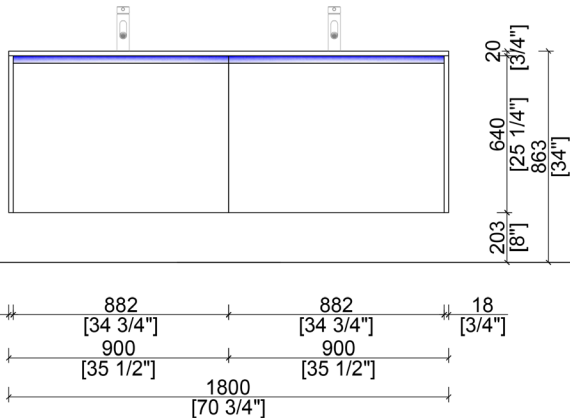

LINATTA

NBA-LI1800

alta
by 

BASE CABINET PLAN

FRONT ELEVATION

FEATURES

- Simple and Clean Modular Design
- Floating wall-mount installation
- Single-panel door drawer panel with concealed, integrated drawer
- Integrated profile door pulls