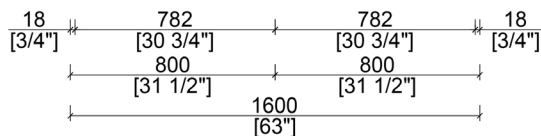

LINATTA

NBA-LI1600

alta
by 

BASE CABINET PLAN

FRONT ELEVATION

FEATURES

- Simple and Clean Modular Design
- Floating wall-mount installation
- Single-panel door drawer panel with concealed, integrated drawer
- Integrated profile door pulls