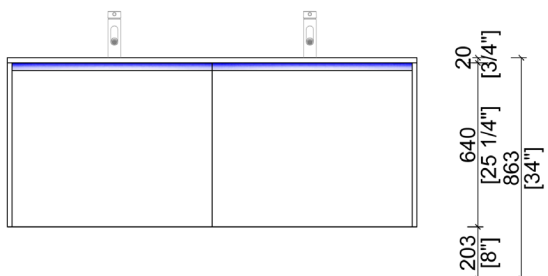

LINATTA

NBA-LI1600

alta
by 

BASE CABINET PLAN

FRONT ELEVATION

FEATURES

- Simple and Clean Modular Design
- Floating wall-mount installation
- Single-panel door drawer panel with concealed, integrated drawer
- Integrated profile door pulls