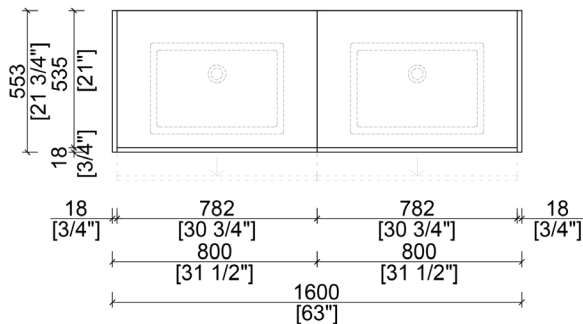

LINATTA

NBA-LI1600

alta
by 

BASE CABINET PLAN

FRONT ELEVATION

FEATURES

- Simple and Clean Modular Design
- Floating wall-mount installation
- Single-panel door drawer panel with concealed, integrated drawer
- Integrated profile door pulls