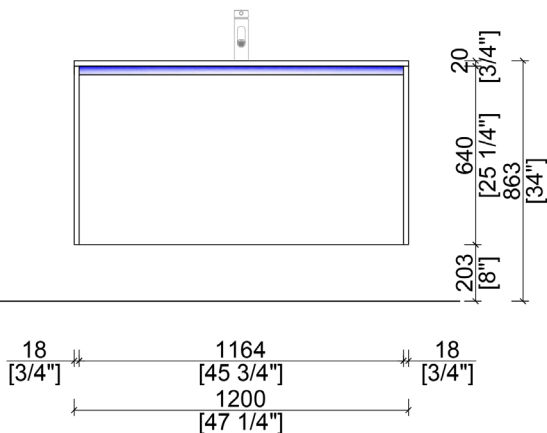

LINATTA

NBA-LI1200

alta
by 

BASE CABINET PLAN

FRONT ELEVATION

FEATURES

- Simple and Clean Modular Design
- Floating wall-mount installation
- Single-panel door drawer panel with concealed, integrated drawer
- Integrated profile door pulls