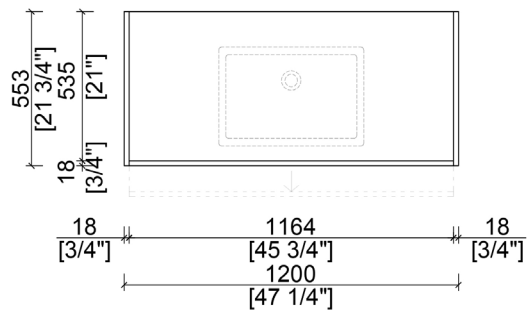

LINATTA

NBA-LI1200

alta
by 

BASE CABINET PLAN

FRONT ELEVATION

FEATURES

- Simple and Clean Modular Design
- Floating wall-mount installation
- Single-panel door drawer panel with concealed, integrated drawer
- Integrated profile door pulls