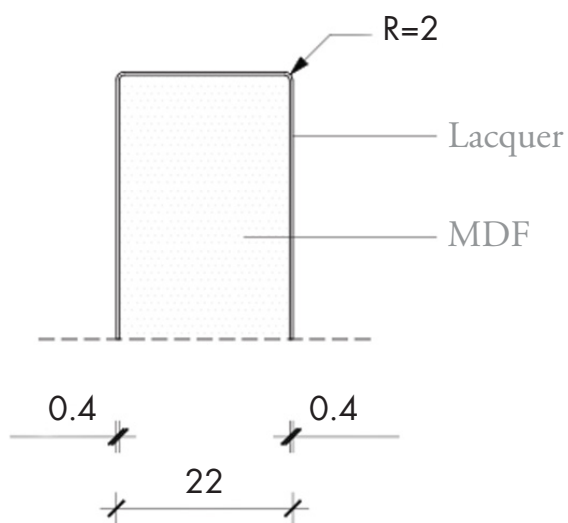

## FEATURES

Material: Lacquer

Panel Core: 22mm MDF (medium density fiberboard, class E1)

Exterior Material: 0.4mm polyester resin

Exterior Finish: Matte or High-Gloss