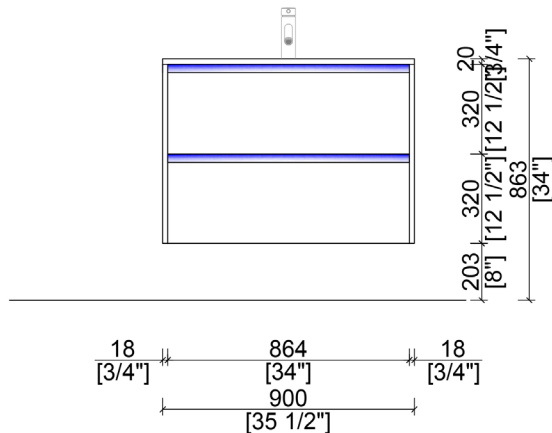

FINATO

NBA-FI900

alta
by 

BASE CABINET PLAN

FRONT ELEVATION

FEATURES

- Simple and Clean Modular Design
- Floating wall-mount installation
- Integrated profile door pulls

AVAILABLE FINISHES