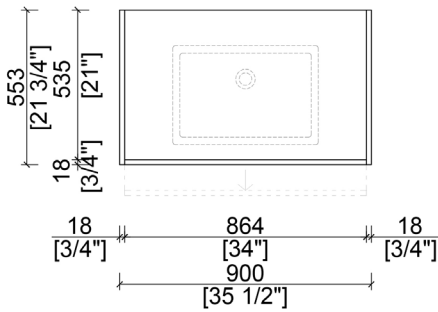

FINATO

NBA-FI900

alta
by 

BASE CABINET PLAN

FRONT ELEVATION

FEATURES

- Simple and Clean Modular Design
- Floating wall-mount installation
- Integrated profile door pulls

AVAILABLE FINISHES