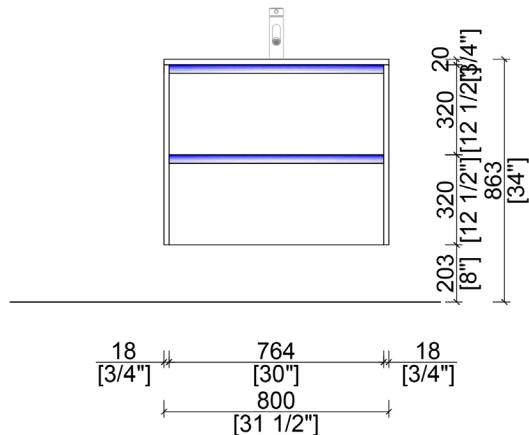

## NBA-FI800

alta  
by 

BASE CABINET PLAN

FRONT ELEVATION