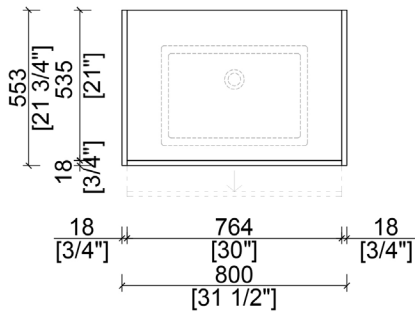

## NBA-FI800

alta  
by 

BASE CABINET PLAN

FRONT ELEVATION