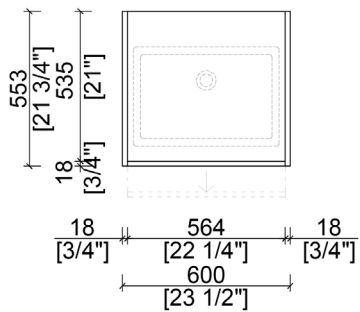

FINATO

NBA-FI600

alta
by 

BASE CABINET PLAN

FRONT ELEVATION

FEATURES

- Simple and Clean Modular Design
- Floating wall-mount installation
- Integrated profile door pulls

AVAILABLE FINISHES