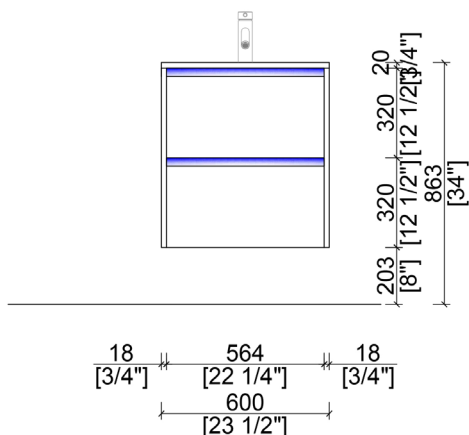

FINATO

NBA-FI600

alta
by 

BASE CABINET PLAN

FRONT ELEVATION

FEATURES

- Simple and Clean Modular Design
- Floating wall-mount installation
- Integrated profile door pulls

AVAILABLE FINISHES