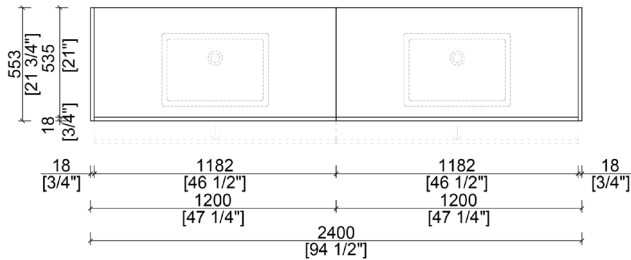

FINATO

NBA-FI2400

alta
by 

BASE CABINET PLAN

FRONT ELEVATION

FEATURES

- Simple and Clean Modular Design
- Floating wall-mount installation
- Integrated profile door pulls

AVAILABLE FINISHES