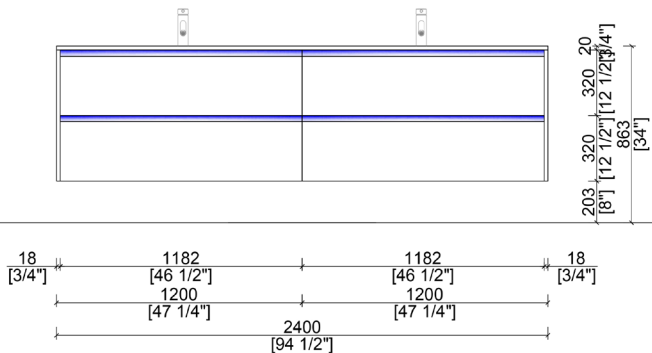

FINATO

NBA-FI2400

alta
by 

BASE CABINET PLAN

FRONT ELEVATION

FEATURES

- Simple and Clean Modular Design
- Floating wall-mount installation
- Integrated profile door pulls

AVAILABLE FINISHES