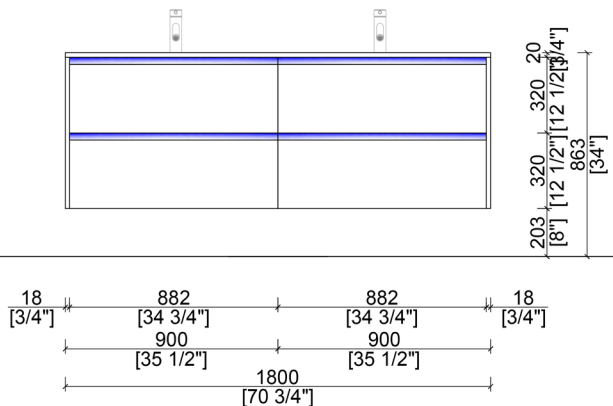

## NBA-FI1800

alta  
by 

BASE CABINET PLAN

FRONT ELEVATION