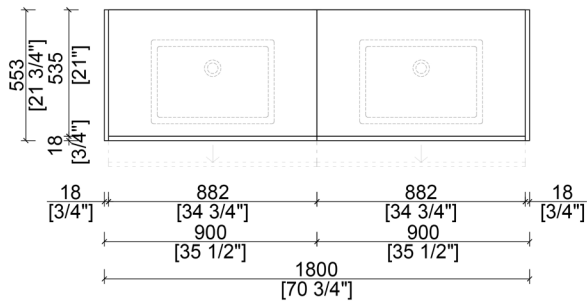

## NBA-FI1800

alta  
by 

BASE CABINET PLAN

FRONT ELEVATION