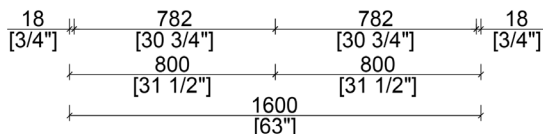

FINATO

NBA-FI1600

alta
by 

BASE CABINET PLAN

FRONT ELEVATION

FEATURES

- Simple and Clean Modular Design
- Floating wall-mount installation
- Integrated profile door pulls

AVAILABLE FINISHES