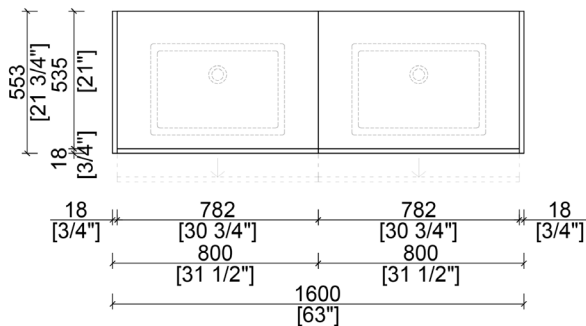

FINATO

NBA-FI1600

alta
by 

BASE CABINET PLAN

FRONT ELEVATION

FEATURES

- Simple and Clean Modular Design
- Floating wall-mount installation
- Integrated profile door pulls

AVAILABLE FINISHES