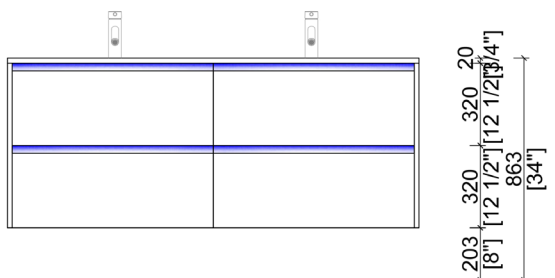

FINATO

NBA-FI1600

alta
by 

BASE CABINET PLAN

FRONT ELEVATION

FEATURES

- Simple and Clean Modular Design
- Floating wall-mount installation
- Integrated profile door pulls

AVAILABLE FINISHES