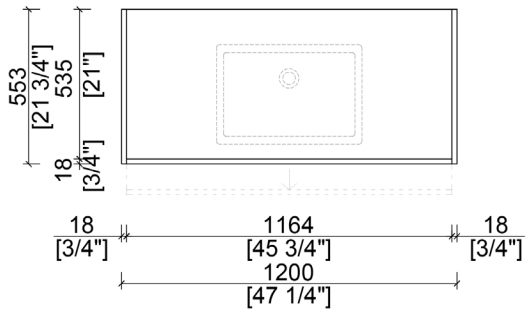

FINATO

NBA-FI1200

alta
by 

BASE CABINET PLAN

FRONT ELEVATION

FEATURES

- Simple and Clean Modular Design
- Floating wall-mount installation
- Integrated profile door pulls

AVAILABLE FINISHES