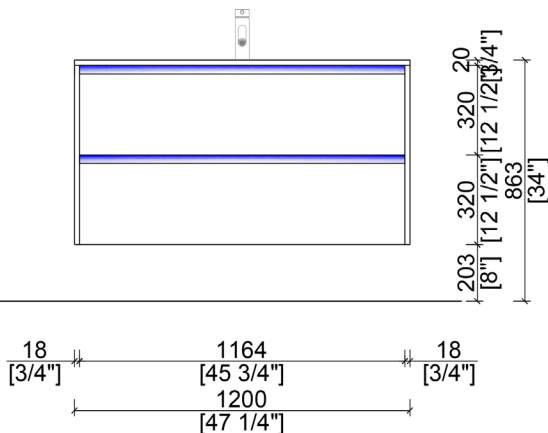

FINATO

NBA-FI1200

alta
by 

BASE CABINET PLAN

FRONT ELEVATION

FEATURES

- Simple and Clean Modular Design
- Floating wall-mount installation
- Integrated profile door pulls

AVAILABLE FINISHES