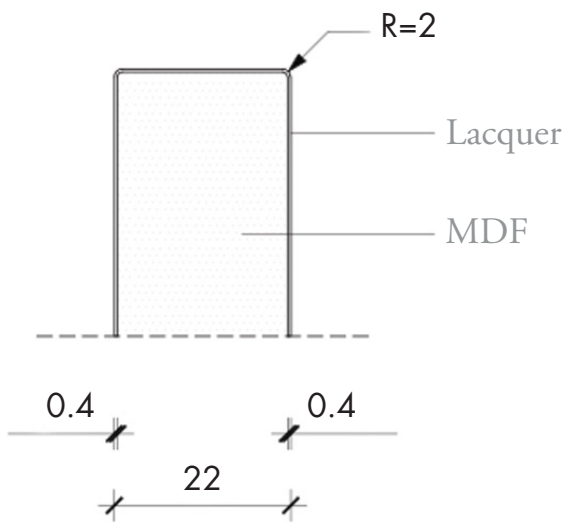

BIANCO

ANVUBW-01

alta
by 

FEATURES

Material: Lacquer

Panel Core: 22mm MDF (medium density fiberboard, class E1)

Exterior Material: 0.4mm polyester resin

Exterior Finish: Matte or High-Gloss