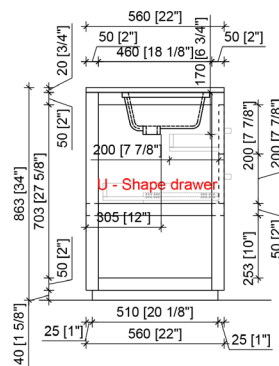

BAHIA

NBA-BA900

alta
by 

FEATURES

- Clean, timeless, transitional design
- Floor mount installation
- Multiple surface mount drawer pulls available

AVAILABLE FINISHES

- Available in a wide variety of lacquer, melamine, and natural wood veneer