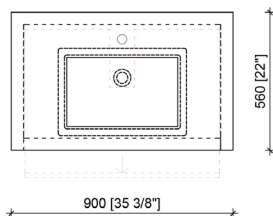

BAHIA

NBA-BA900

alta
by 

FEATURES

- Clean, timeless, transitional design
- Floor mount installation
- Multiple surface mount drawer pulls available

AVAILABLE FINISHES

- Available in a wide variety of lacquer, melamine, and natural wood veneer