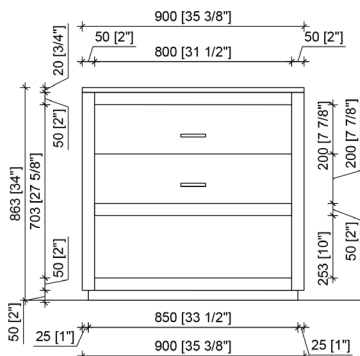

BAHIA

NBA-BA900

alta
by 

FEATURES

- Clean, timeless, transitional design
- Floor mount installation
- Multiple surface mount drawer pulls available

AVAILABLE FINISHES

- Available in a wide variety of lacquer, melamine, and natural wood veneer