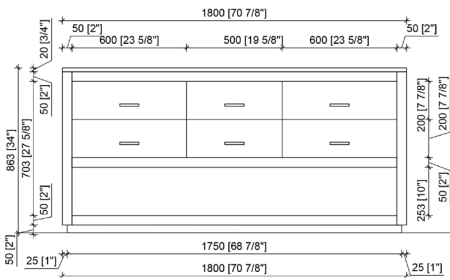

BAHIA

NBA-BA1800

alta
by 

FEATURES

- Clean, timeless, transitional design
- Floor mount installation
- Multiple surface mount drawer pulls available

AVAILABLE FINISHES

- Available in a wide variety of lacquer, melamine, and natural wood veneer