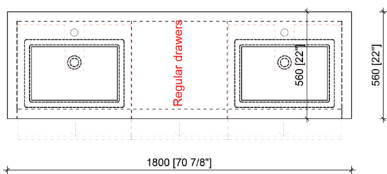

BAHIA

NBA-BA1800

alta
by 

FEATURES

- Clean, timeless, transitional design
- Floor mount installation
- Multiple surface mount drawer pulls available

AVAILABLE FINISHES

- Available in a wide variety of lacquer, melamine, and natural wood veneer