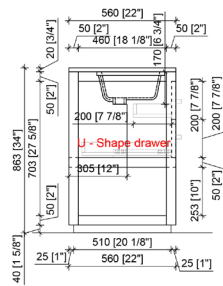

BAHIA

NBA-BA1800

alta
by 

FEATURES

- Clean, timeless, transitional design
- Floor mount installation
- Multiple surface mount drawer pulls available

AVAILABLE FINISHES

- Available in a wide variety of lacquer, melamine, and natural wood veneer