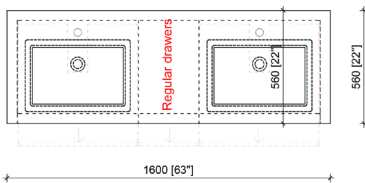

### FEATURES

- Clean, timeless, transitional design
- Floor mount installation
- Multiple surface mount drawer pulls available