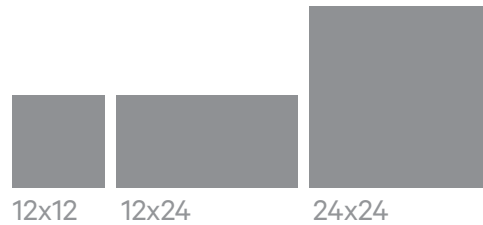

CITAL

ROCCIA

SABBIA / CI7036S

FEATURES

MATERIAL: Porcelain

BODY: Full Body

FINISHES: Matte Smooth, Soft Texture

SIZES AVAILABLE: