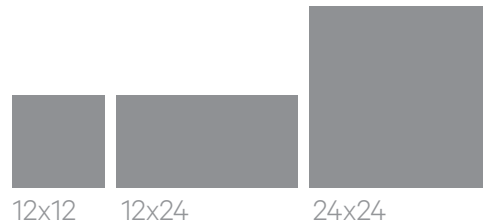

CITAL

ARTISAN

PEWTER / CI40MP

FEATURES

MATERIAL: Porcelain

BODY: Color-Body Glazed

FINISHES AVAILABLE: Smooth, Matte

SIZES AVAILABLE:

12x12

12x24

24x24

Custom sizes and cutting available.

OTHER COLORS AVAILABLE:

CI10R

CI30MP

CI30R