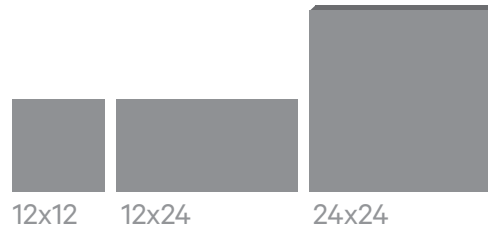

CITAL

BASALT SANDED

PELTRO / CI72606M

FEATURES

MATERIAL: Porcelain

BODY: Full-Body with Print

FINISHES: Matte Smooth, Soft Texture

SIZES AVAILABLE:

12x12

12x24

24x24

Custom sizes and cutting available.

OTHER COLORS AVAILABLE:

CI12606M

CI22606M

CI32606M