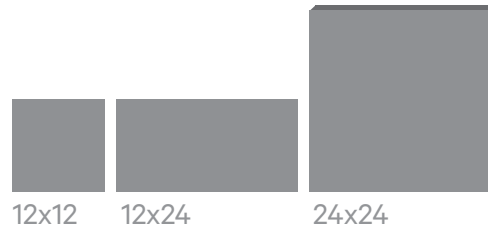

CITAL

BASALT SANDED

PELLE / CI22606M

FEATURES

MATERIAL: Porcelain

BODY: Full-Body with Print

FINISHES: Matte Smooth, Soft Texture

SIZES AVAILABLE:

12x12

12x24

24x24

Custom sizes and cutting available.

OTHER COLORS AVAILABLE:

CI12606M

CI32606M

CI42606M