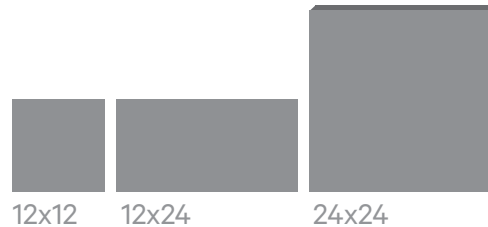

CITAL

BASALT SANDED

MIST / CI12606M

FEATURES

MATERIAL: Porcelain

BODY: Full-Body with Print

FINISHES: Matte Smooth, Soft Texture

SIZES AVAILABLE:

12x12

12x24

24x24

Custom sizes and cutting available.

OTHER COLORS AVAILABLE:

CI22606M

CI32606M

CI42606M