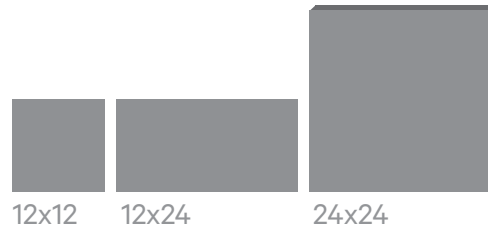

CITAL

BASALT SANDED

MASSA / CI42606M

FEATURES

MATERIAL: Porcelain

BODY: Full-Body with Print

FINISHES: Matte Smooth, Soft Texture

SIZES AVAILABLE:

12x12

12x24

24x24

Custom sizes and cutting available.

OTHER COLORS AVAILABLE:

CI12606M

CI22606M

CI32606M