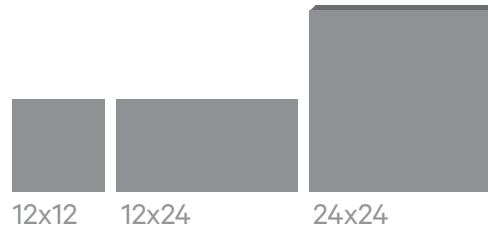

CITAL

BASALT SANDED

MARFIL / CI32606M

FEATURES

MATERIAL: Porcelain

BODY: Full-Body with Print

FINISHES: Matte Smooth, Soft Texture

SIZES AVAILABLE:

12x12

12x24

24x24

Custom sizes and cutting available.

OTHER COLORS AVAILABLE:

CI12606M

CI22606M

CI42606M