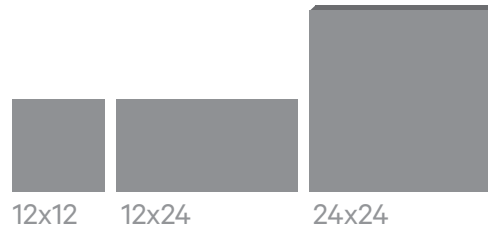

CITAL

BASALT SANDED

LAVA / CI82606M

FEATURES

MATERIAL: Porcelain

BODY: Full-Body with Print

FINISHES: Matte Smooth, Soft Texture

SIZES AVAILABLE:

12x12

12x24

24x24

Custom sizes and cutting available.

OTHER COLORS AVAILABLE:

CI12606M

CI22606M

CI32606M