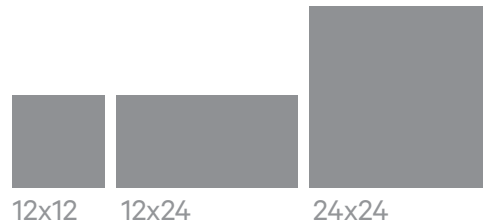

CITAL

BASALT SURFACE TEXTURE

TERRA / CI62606S

FEATURES

MATERIAL: Porcelain

BODY: Full-Body with Print

FINISHES: Matte Smooth, Soft Texture

SIZES AVAILABLE:

12x12

12x24

24x24

Custom sizes and cutting available.

OTHER COLORS AVAILABLE:

CI12606S

CI22606S

CI32606S