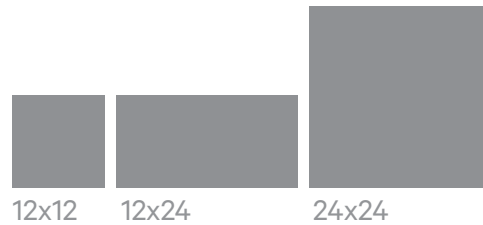

CITAL

BASALT SURFACE TEXTURE

PELTRO / CI72606S

FEATURES

MATERIAL: Porcelain

BODY: Full-Body with Print

FINISHES: Matte Smooth, Soft Texture

SIZES AVAILABLE:

12x12

12x24

24x24

Custom sizes and cutting available.

OTHER COLORS AVAILABLE:

CI12606S

CI22606S

CI32606S