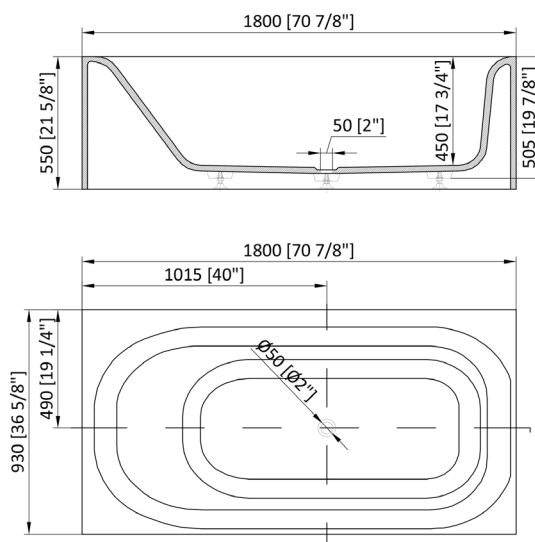

INFINI

NBWI-9156

FEATURES

- Solid Surface Soaking bathtub with Overflow
- Free-standing installation

SUPPLIED COMPONENTS

- Freestanding bath tub
- Chrome-plated brass and drain assembly with white solid surface cover