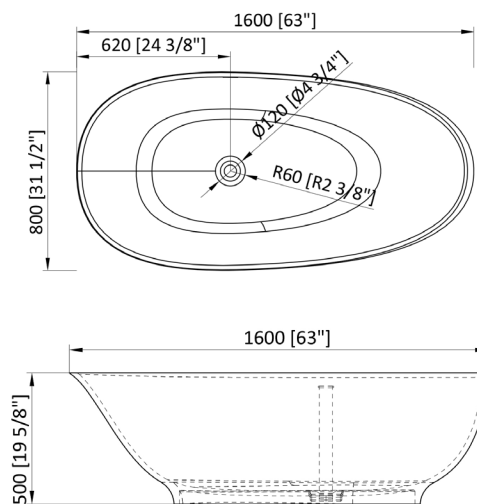

BABO

NBTO-35S

FEATURES

- Solid Surface Soaking bathtub with Overflow
- Free-standing installation

SUPPLIED COMPONENTS

- Freestanding bathtub
- Chrome-plated brass and drain assembly with white solid surface cover