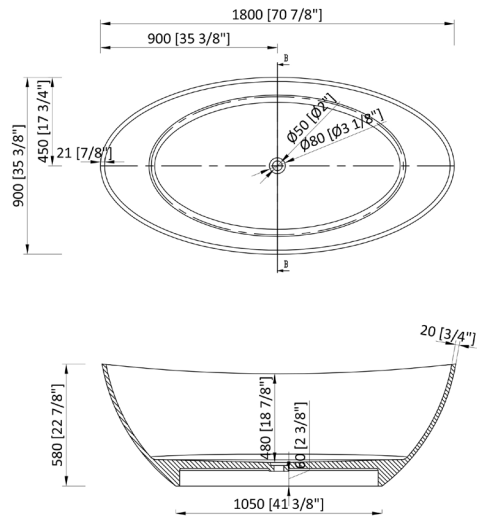

SPETTA

NBTO-25S

FEATURES

- Solid Surface Soaking bathtub with Overflow
- Free-standing installation

SUPPLIED COMPONENTS

- Freestanding bathtub
- Chrome-plated brass and drain assembly with white solid surface cover