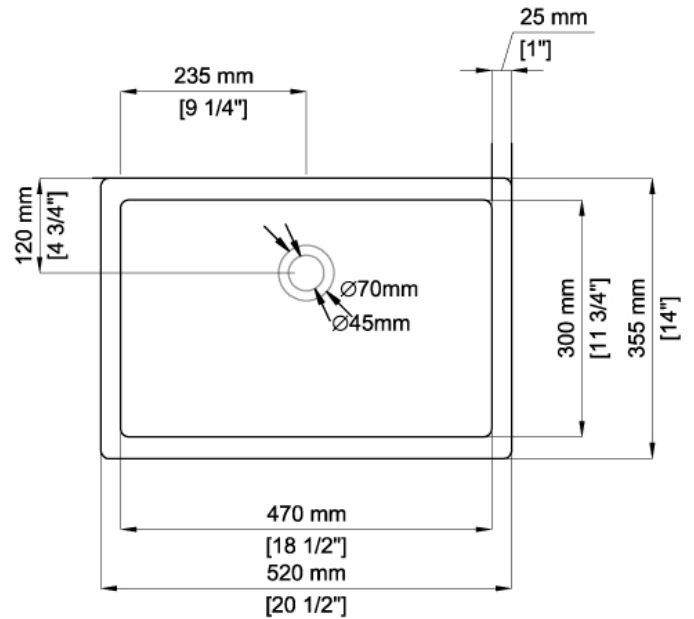

### FEATURES

- Vitreous China Lavatory Basin with Overflow
- Undermount installation

### SUPPLIED COMPONENTS

- Vitreous lavatory basin
- Undermount clip installation kit
- Installation template