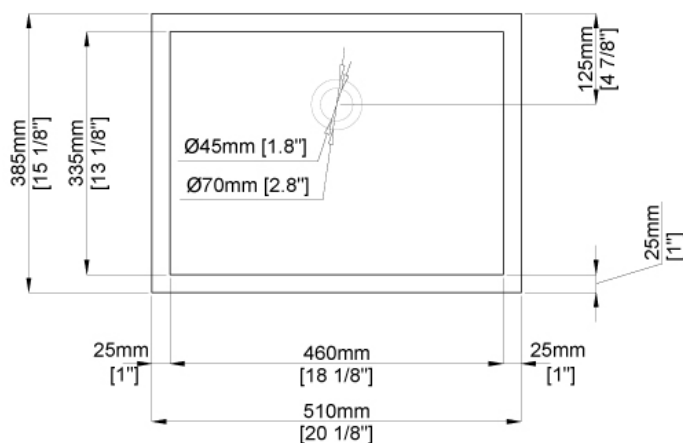

DOMO

NBSA-810A

FEATURES

- Vitreous China Lavatory Basin with Overflow
- Undermount installation

SUPPLIED COMPONENTS

- Vitreous lavatory basin
- Undermount clip installation kit
- Installation template

CODES AND STANDARDS