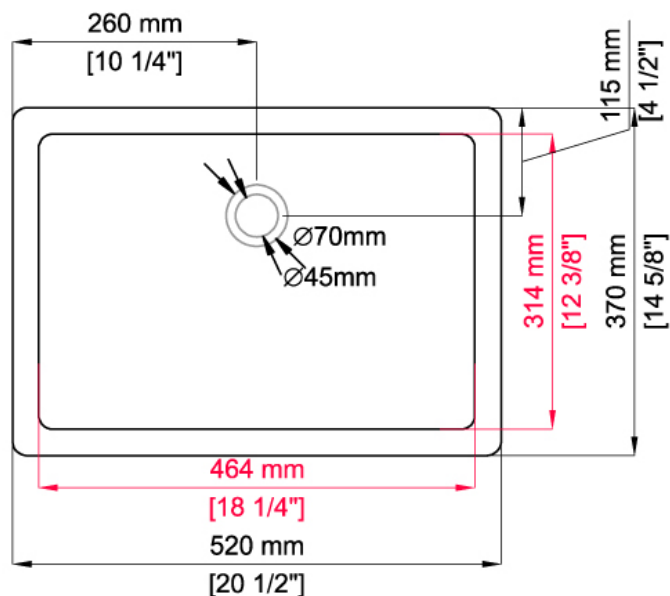

LILA

NBSA-710A

FEATURES

- Vitreous China Lavatory Basin with Overflow
- Undermount installation

SUPPLIED COMPONENTS

- Vitreous lavatory basin
- Undermount clip installation kit
- Installation template

CODES AND STANDARDS