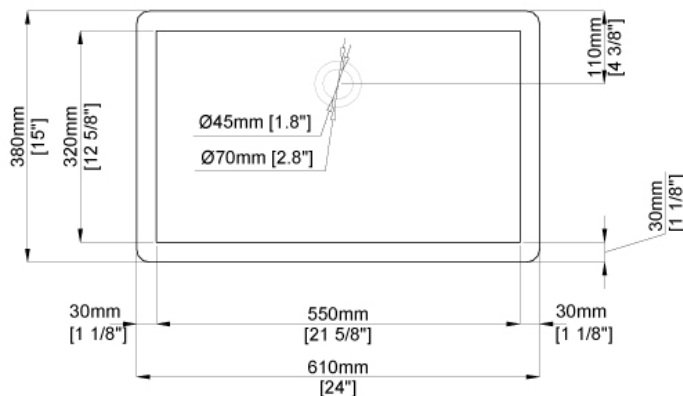

### FEATURES

- Vitreous China Lavatory Basin with Overflow
- Undermount installation

### SUPPLIED COMPONENTS

- Vitreous lavatory basin
- Undermount clip installation kit
- Installation template